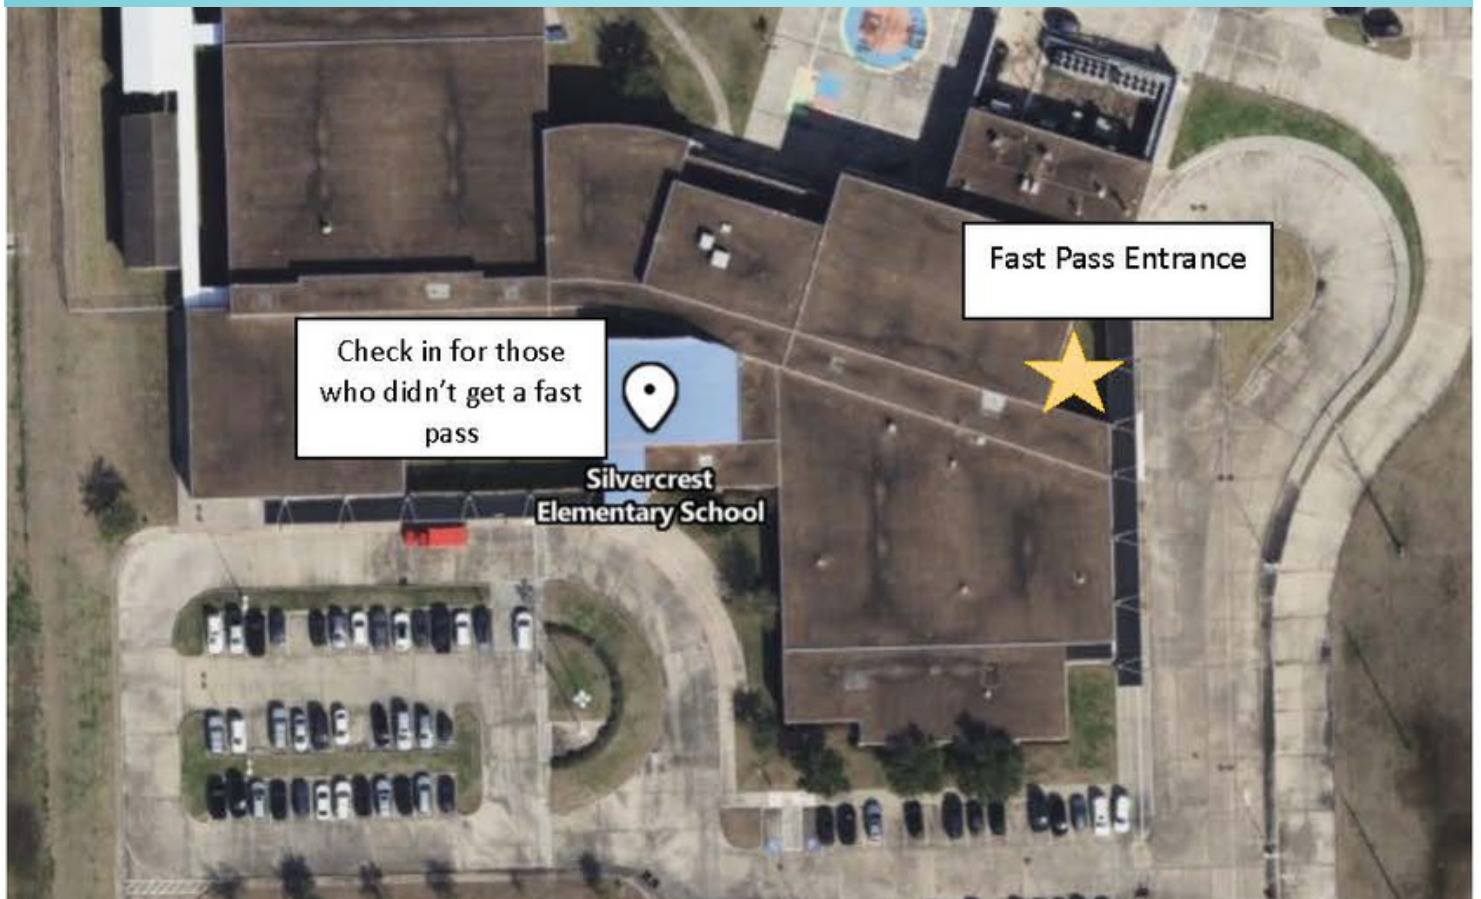

END OF YEAR PARTIES/AWARDS

May 23rd - 10 PPCD AM

May 23rd - 10:30 Kindergarten

May 23rd - 1:00 PPCD PM

May 24th - 8:15 3rd grade

May 24th - 9:30 2nd grade

May 24th - 11:00 1st grade

May 24th - 1:00 PK

May 25th - 9:00 -4th grade